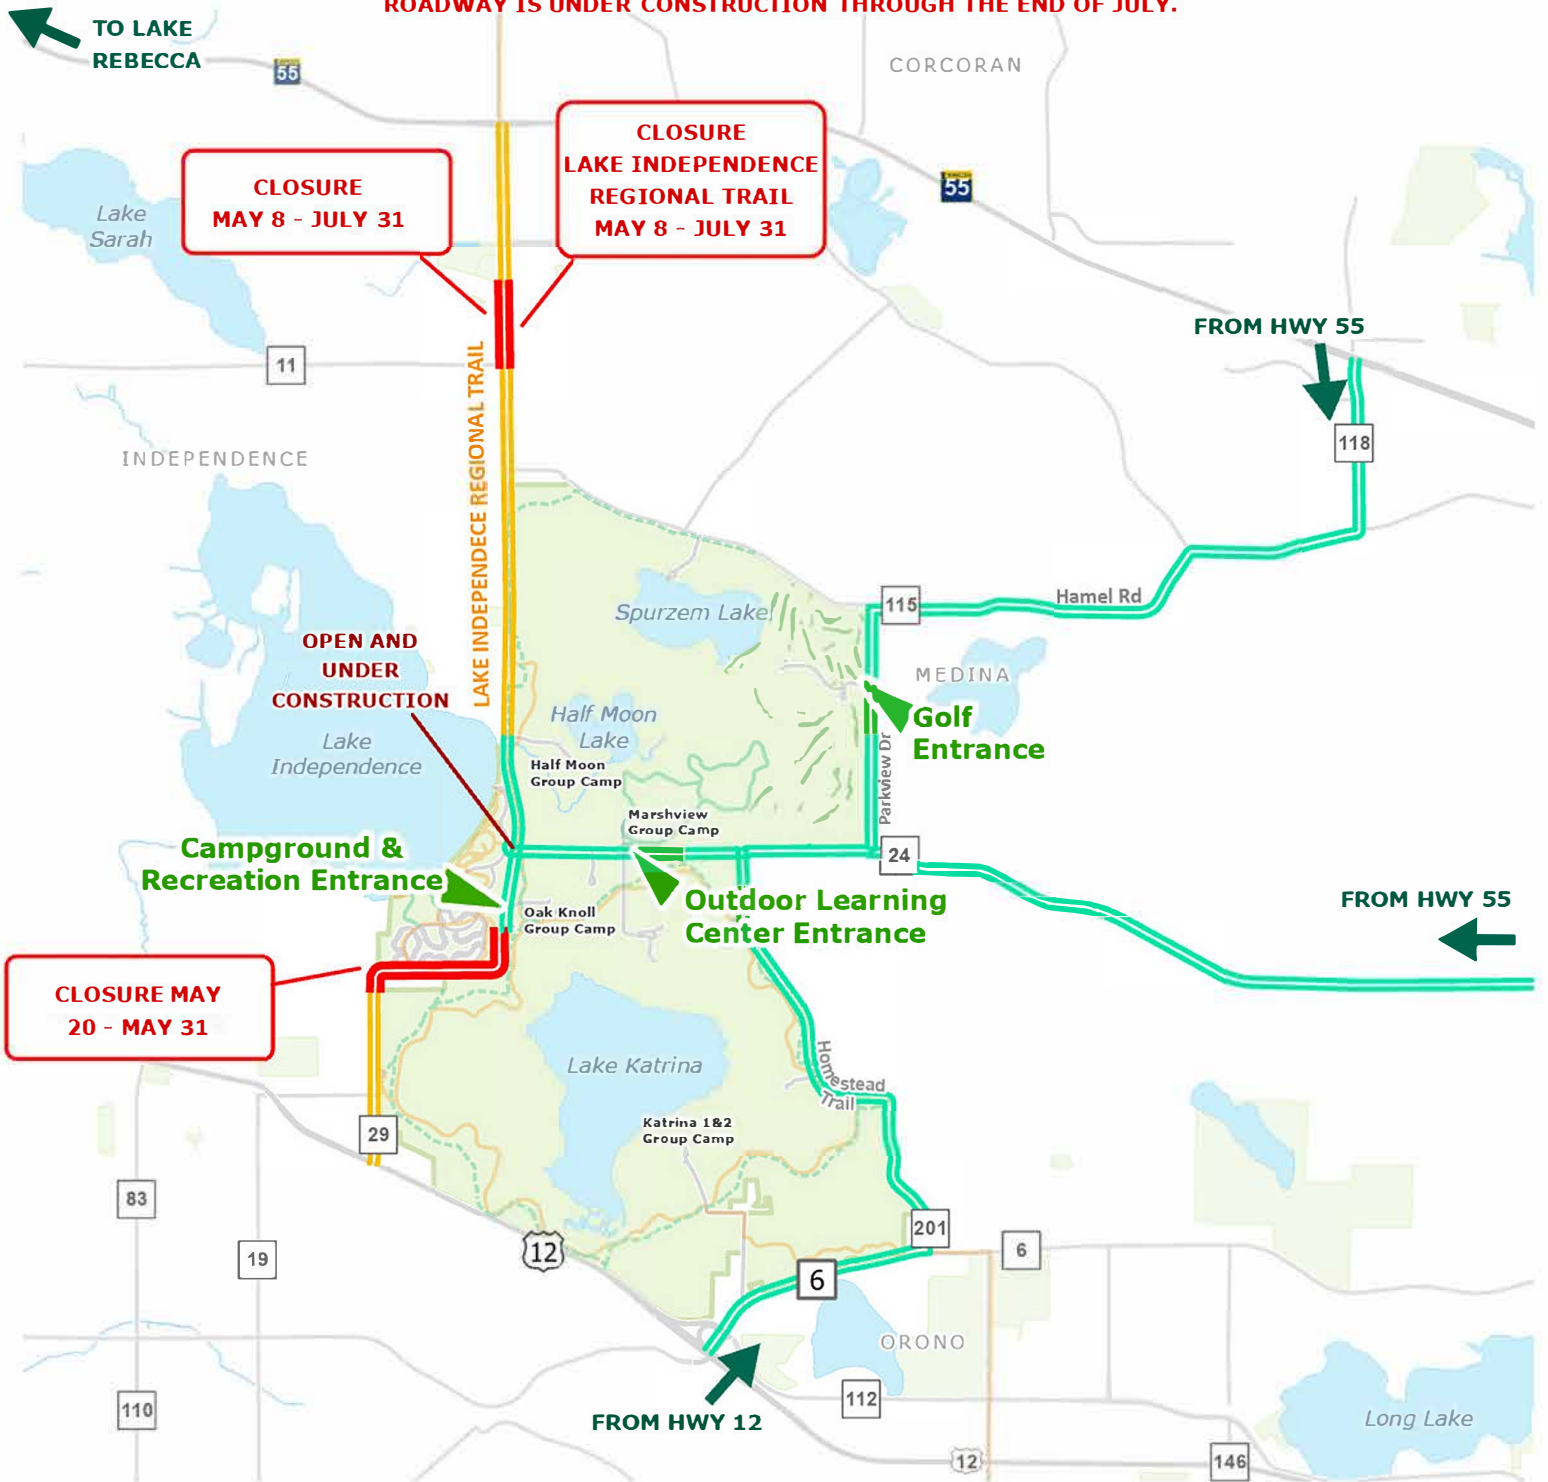

# Baker Park Reserve

## Construction Alternate Routes

**ALL PARK ACCESSES REMAIN OPEN DURING CONSTRUCTION**

**ROADWAY IS UNDER CONSTRUCTION THROUGH THE END OF JULY.**

### CONSTRUCTION INFORMATION

- Road Closure
- Alternative Route
- Local Traffic Only
- Park Road

### MAP LEGEND

- 24 County Road
- 12 U.S. Highway
- 55 MN Highway
- Paved Hike
- Unpaved Hike
- Park Boundary
- Water

1

Mile

**GIS Department**  
Revised Date: 4/22/2024

This map is for general reference only. This is not a legal document and it is provided without warranty. Data represented in this map is from a variety of sources, and is dynamic. The user acknowledges and accepts these terms.